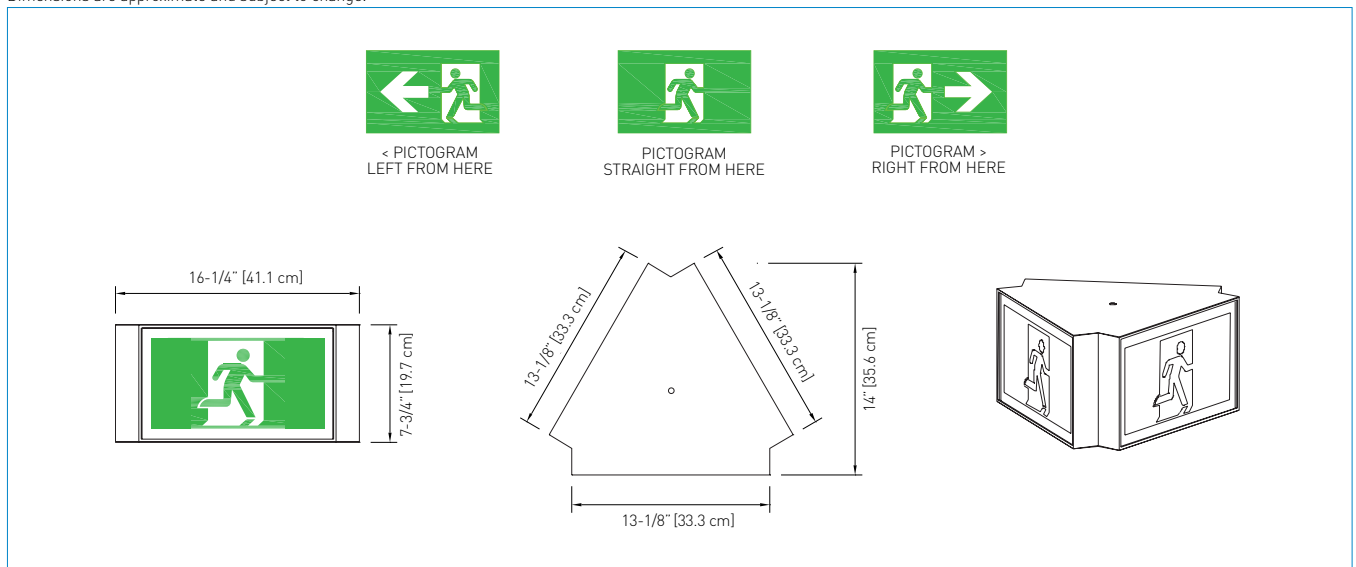

TYPICAL SPECIFICATIONS

Supply and install the **Emergi-Lite® EA Triangular Series** pictogram Exit Signs.

The equipment shall operate with universal 2-wire AC input voltage of 120 to 347VAC at less than 2.5W and universal 2-wire DC input voltage from 6 to 24VDC at less than 1.5W per face. The equipment shall be suitable for wall or pendant, or ceiling mount. The housing shall be constructed of rugged extruded aluminum. The faceplate(s) shall be constructed of extruded aluminum and shall incorporate a protective clear polycarbonate panel. Each face plate shall come standard with two legend films for pictogram and direction selection.

The light source shall be white light-emitting diodes (LED) and shall provide even illumination in normal and emergency operation.

The pictogram Exit Sign shall meet CSA 22.2 No.141-15.

The equipment shall be **Emergi-Lite®** Model: _____.

Made in Canada

DIMENSIONS

Dimensions are approximate and subject to change.

POWER CONSUMPTION (per face)

MODEL	AC SPECS		DC SPECS	
AC/DC standard	120 to 347VAC	Less than 2.5W	6 to 24VDC	Less than 1.5W

ORDERING INFORMATION

SERIES	FACES / MOUNTING	COLOURS	VOLTAGE	OPTIONS
EA = pictogram exit sign	T2S = triangular 2 sided, wall and pendant mount only T3S = triangular 3 sided, pendant mount only	W = factory white	UNIV = 120 to 347VAC; 6 to 24VDC	TP = tamper-proof screws *990.0119-E = tamper-proof bit (sold separately)