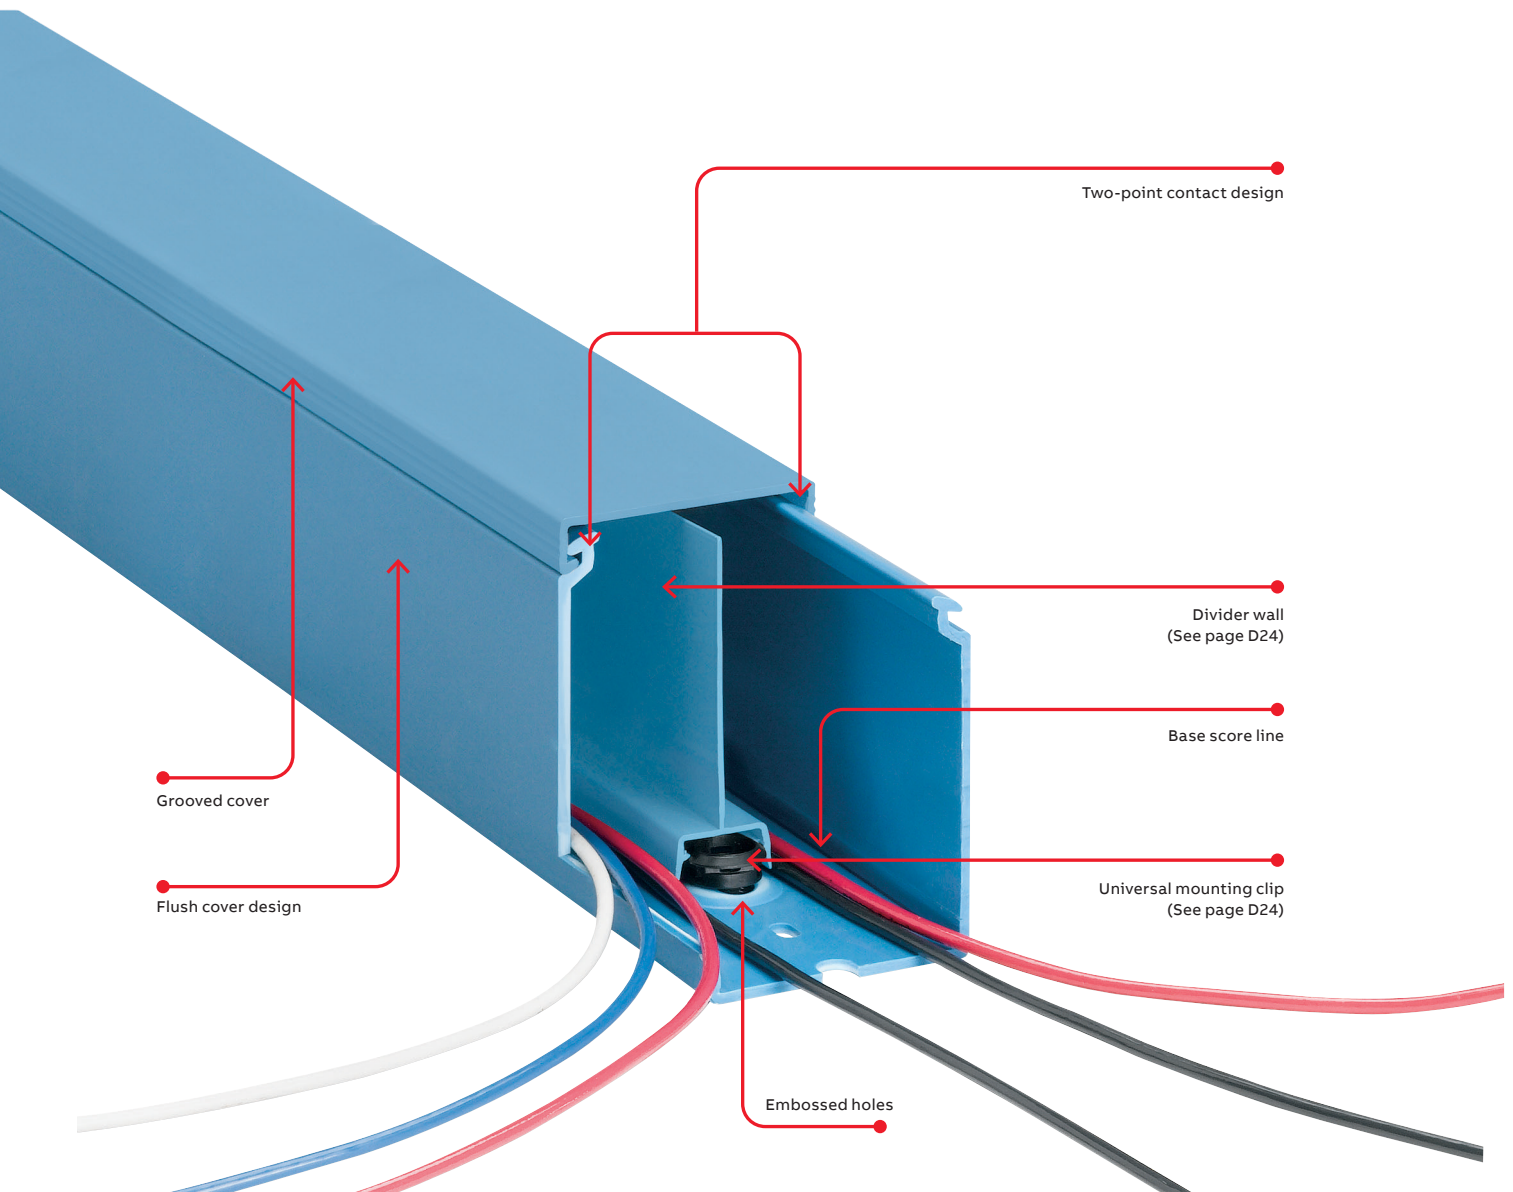

Solid wall wiring duct

Flame-retardant PVC offers the protection you need.

Solid wall duct — PVC

- Engineered to restrict wire access
- Constructed of flame-retardant PVC
- Non-slip cover does not slide easily and resists vibration
- Cover attaches flush with sidewall for finished look
- Improved flush sidewall and cover style for greater wire capacity
- Base score line
- Integrated mounting holes — larger sizes include staggered holes for mounting flexibility (see page D33 for illustration)
- Lead-free construction

[] = space for color identifier:

- G = Gray
- W = White
- B = Black
- I = Intrinsic blue

- Standard lengths are 6 feet.
- + Catalog number must be completed by adding suffix G for gray, W for white, I for intrinsic blue, B for black.
- Example: TYD75X1SPG6 is a 0.75" x 1" solid wall gray duct.
- To order duct without mounting holes, add suffix NM to catalog number.
- Example: TYD75X1SPGNM6 is a 0.75" x 1" solid wall gray duct with no mounting holes.
- To order adhesive-backed duct, add suffix A to catalog number.
- Example: TYD75X1SPGA6 is a 0.75" x 1" solid wall gray duct with adhesive backing. Shelf life for adhesive is 1 year.
- PVC vinyl duct is CSA certified, UL recognized and CE compliant.