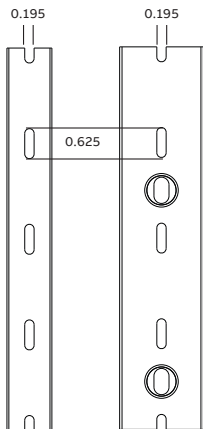

Wide slot PVC wiring duct dimensions

Diagrams

Pattern for 3/4" & 1"

Pattern for 1 1/2"