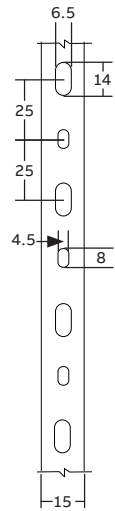

Appendix

Dimensional information

Wide slot halogen-free and metric wiring duct dimensions

Diagrams