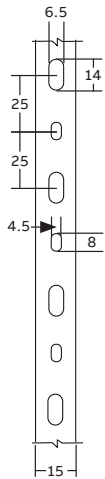

Narrow slot halogen-free and metric wiring duct dimensions

Diagrams