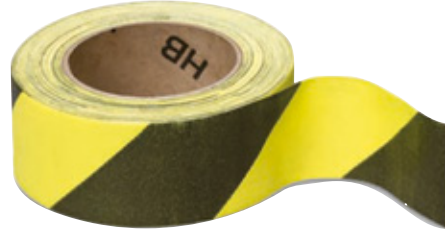

Reflective roll tape

2 in. wide cat. no.	3 in. wide cat. no.	4 in. wide cat. no.	Colour
AZ-3108	BZ-3108	CZ-3108	Black and yellow stripes
AZ-3110	BZ-3110	CZ-3110	Red and white stripes

5 yards per roll.