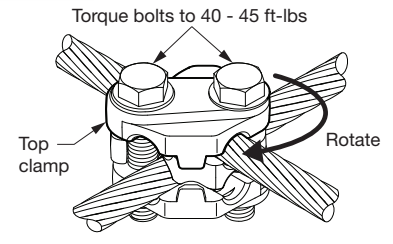

STEP 1

- Open grounding connector by loosening bolts
- Swing top and center clamps to the side to expose lower conductor grooves.

STEP 2

- Lay-in first conductor into lower conductor groove.

STEP 3

- Rotate center clamp into position over first conductor.

STEP 4

- Lay-in second conductor into center clamp conductor groove (parallel conductor style is shown).

STEP 5

- When conductors are in place, rotate top clamp and torque bolts to 40 - 45 ft-lb. (cross conductor style is shown).