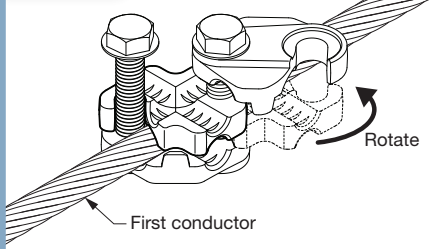

The Blackburn® MLG25020 lay-in ground connector is a cost-effective, simple alternative to exothermic or compression connections that can be used when proper molds, shots, or compression tools are not available on the job site.

STEP 1

- Open grounding connector by loosening bolts
- Swing top and center clamps to the side to expose lower conductor grooves.

STEP 2

- Lay-in first conductor into lower conductor groove.

STEP 3

- Rotate center clamp into position over first conductor.

STEP 4

- Lay-in second conductor into center clamp conductor groove (parallel conductor style is shown).

STEP 5

- When conductors are in place, rotate top clamp and torque bolts to 40 - 45 ft-lb. (cross conductor style is shown).