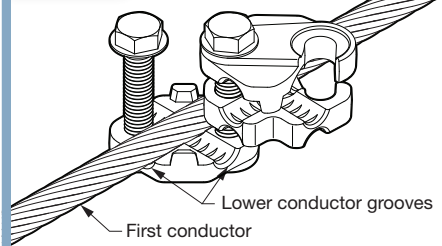

It's never been easier to extend existing ground grids

The new mechanical
**lay-in ground connector,
MLG25020**, is certified
IEEE837-2014, cULus 467 listed
and rated for direct burial (DB)

- Innovative, swing away design allows for easy assembly – exclusive to Thomas & Betts
- Cables can be ran parallel or in a cross pattern
- The connector is range taking (250 kcmil through 2/0 STR)
- Anti-corrosion compound is pre-applied at the factory
- Can be installed in various conditions

The Blackburn® MLG25020 lay-in ground connector is a cost-effective, simple alternative to exothermic or compression connections that can be used when proper molds, shots, or compression tools are not available on the job site.

STEP 1

- Open grounding connector by loosening bolts
- Swing top and center clamps to the side to expose lower conductor grooves.

STEP 2

- Lay-in first conductor into lower conductor groove.

STEP 3

- Rotate center clamp into position over first conductor.

STEP 4

- Lay-in second conductor into center clamp conductor groove (parallel conductor style is shown).

STEP 5

- When conductors are in place, rotate top clamp and torque bolts to 40 - 45 ft-lb. (cross conductor style is shown).