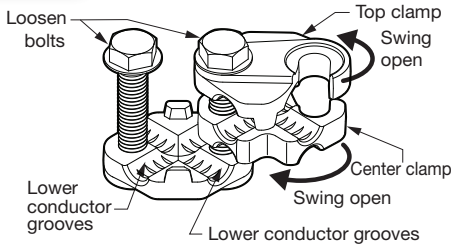

It's never been easier to extend existing ground grids

The new mechanical
**lay-in ground connector,
MLG25020**, is certified
IEEE837-2014, cULus 467 listed
and rated for direct burial (DB)

- Innovative, swing away design allows for easy assembly – exclusive to Thomas & Betts
- Cables can be ran parallel or in a cross pattern
- The connector is range taking (250 kcmil through 2/0 STR)
- Anti-corrosion compound is pre-applied at the factory
- Can be installed in various conditions

The Blackburn® MLG25020 lay-in ground connector is a cost-effective, simple alternative to exothermic or compression connections that can be used when proper molds, shots, or compression tools are not available on the job site.

STEP 1

- Open grounding connector by loosening bolts
- Swing top and center clamps to the side to expose lower conductor grooves.

STEP 2

- Lay-in first conductor into lower conductor groove.

STEP 3

- Rotate center clamp into position over first conductor.

STEP 4

- Lay-in second conductor into center clamp conductor groove (parallel conductor style is shown).

STEP 5

- When conductors are in place, rotate top clamp and torque bolts to 40 - 45 ft-lb. (cross conductor style is shown).