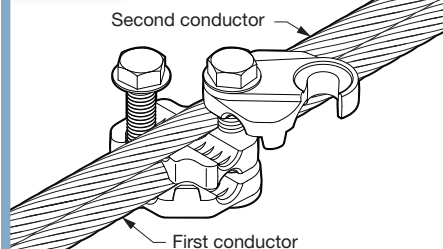

It's never been easier to extend existing ground grids

The new mechanical
**lay-in ground connector,
MLG25020**, is certified
IEEE837-2014, cULus 467 listed
and rated for direct burial (DB)

- Innovative, swing away design allows for easy assembly – exclusive to Thomas & Betts
- Cables can be ran parallel or in a cross pattern
- The connector is range taking (250 kcmil through 2/0 STR)
- Anti-corrosion compound is pre-applied at the factory
- Can be installed in various conditions

The Blackburn® MLG25020 lay-in ground connector is a cost-effective, simple alternative to exothermic or compression connections that can be used when proper molds, shots, or compression tools are not available on the job site.

STEP 1

- Open grounding connector by loosening bolts
- Swing top and center clamps to the side to expose lower conductor grooves.

STEP 2

- Lay-in first conductor into lower conductor groove.

STEP 3

- Rotate center clamp into position over first conductor.

STEP 4

- Lay-in second conductor into center clamp conductor groove (parallel conductor style is shown).

STEP 5

- When conductors are in place, rotate top clamp and torque bolts to 40 - 45 ft-lb. (cross conductor style is shown).