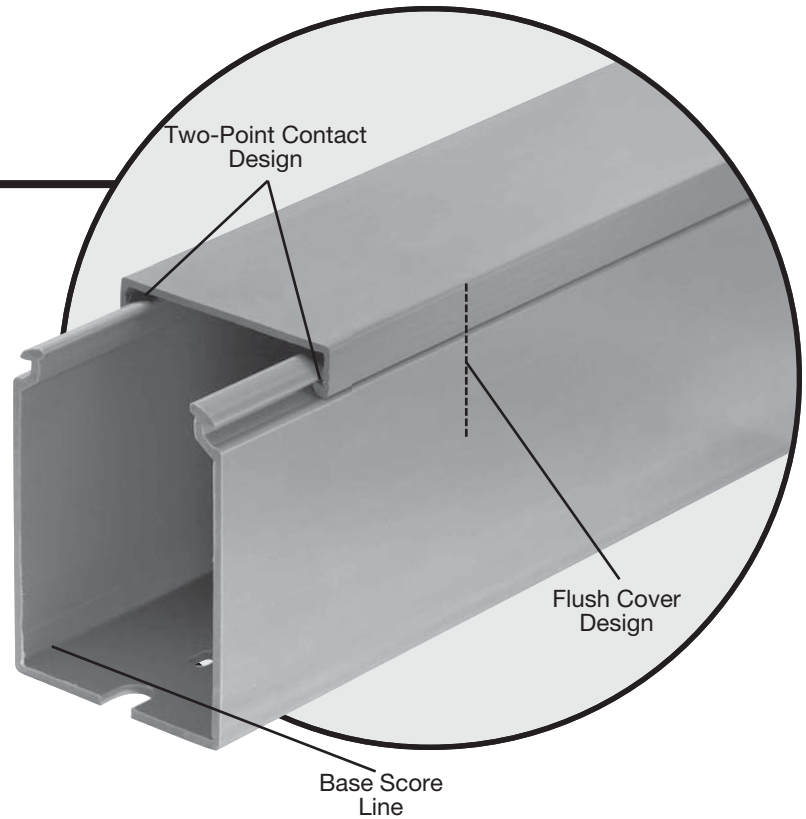

## Solid Wall Wiring Duct

Fire-resistant PVC offers the protection you need!

### Solid Wall Duct—PVC

- Engineered to restrict wire access
- Constructed of flame-retardant PVC
- Improved flush sidewall and cover style for greater wire capacity
- Versatile North American and DIN Standard mounting holes enable same duct for multiple applications
- Base score line
- Lead-free construction