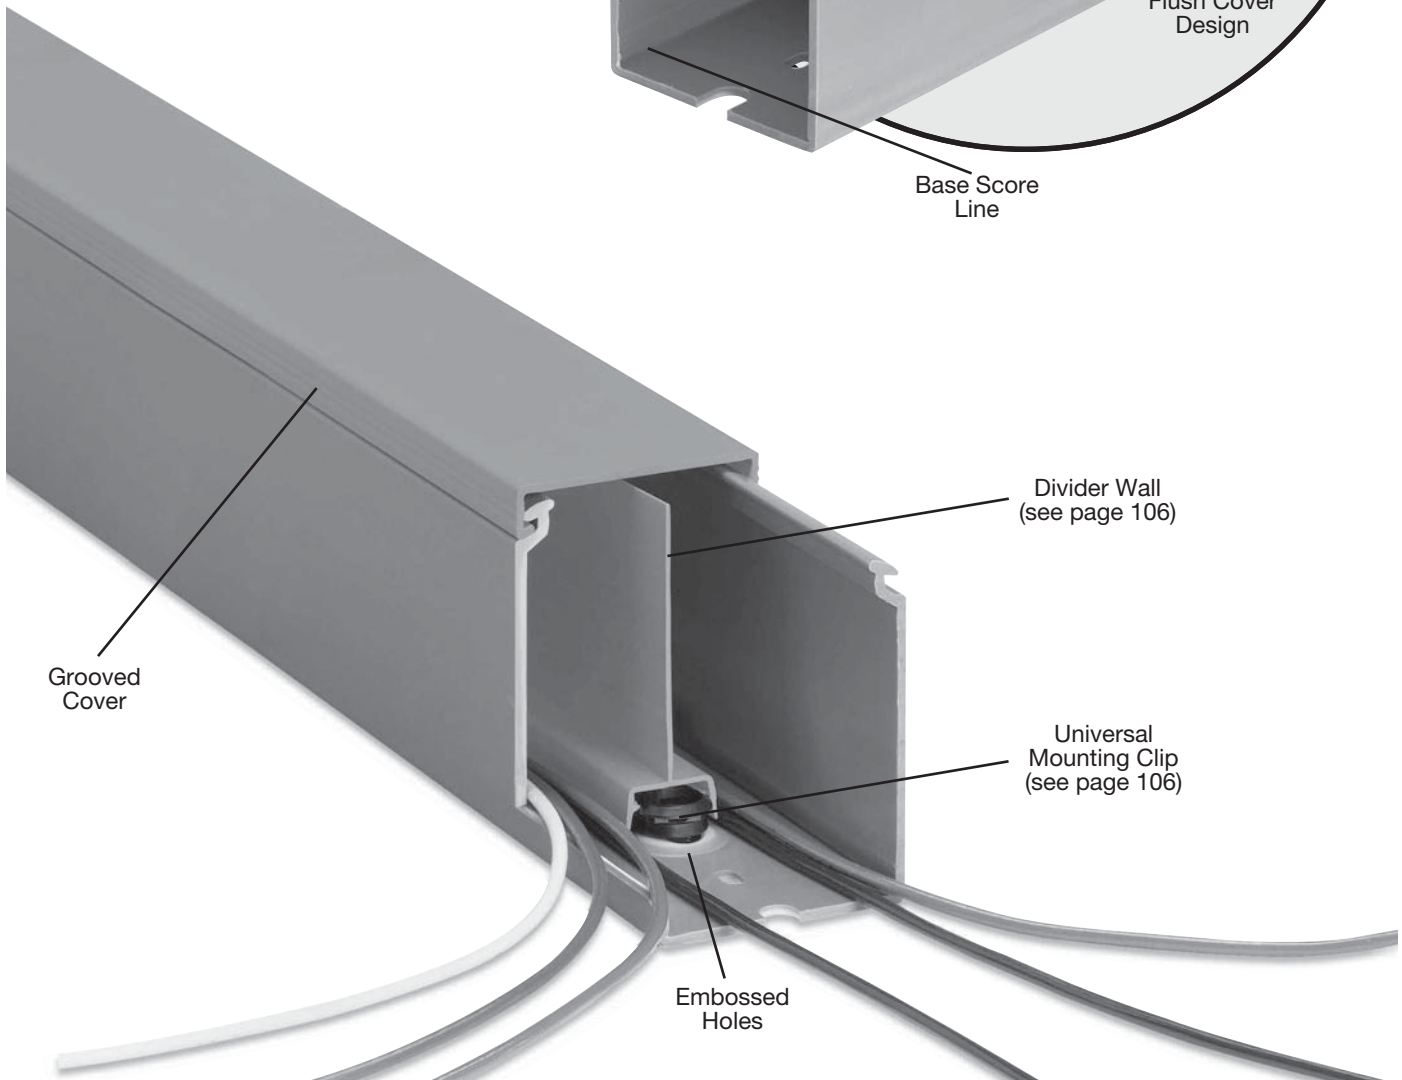

## Solid Wall Wiring Duct

Fire-resistant PVC offers the protection you need!

### Solid Wall Duct—PVC

- Engineered to restrict wire access
- Constructed of flame-retardant PVC
- Improved flush sidewall and cover style for greater wire capacity
- Versatile North American and DIN Standard mounting holes enable same duct for multiple applications
- Base score line
- Lead-free construction