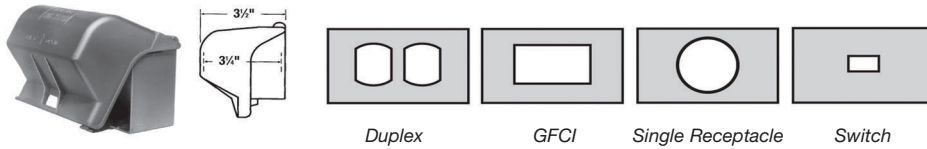

### Compliances:

Compliances as noted on each page of the catalogue include:

- CSA Certified
- UL Listed

Cat. No.	Description
<b>Single Gang Cover – 3-1/4" Internal Depth</b> (Aluminum)	
<b>CKMU</b>	Medium horizontal cover universal code keeper accomodates duplex, GFCI, single receptacle and toggle switch – lockable.

Cat. No.	Description
<b>Single Gang Cover – 2-1/4" Internal Depth</b> (Aluminum)	
<b>CKSUV</b>	Small vertical cover universal code keeper accomodates duplex, GFCI, single receptacle and toggle switch – lockable.