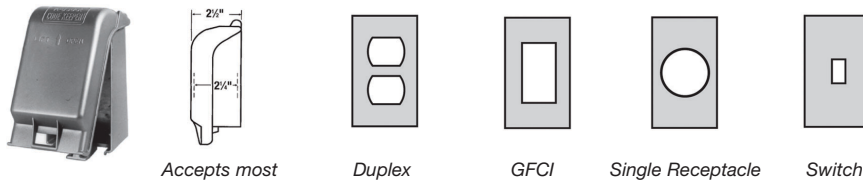

### Compliances:

Compliances as noted on each page of the catalogue include:

- CSA Certified
- UL Listed

Cat. No.	Description
<b>Single Gang Cover – 3-1/4" Internal Depth</b> (Aluminum)	
<b>CKMU</b>	Medium horizontal cover universal code keeper accomodates duplex, GFCI, single receptacle and toggle switch – lockable.

Cat. No.	Description
<b>Single Gang Cover – 2-1/4" Internal Depth</b> (Aluminum)	
<b>CKSUV</b>	Small vertical cover universal code keeper accomodates duplex, GFCI, single receptacle and toggle switch – lockable.

Cat. No.	Description
<b>Single Gang Cover – 3-1/4" Internal Depth</b> (Aluminum)	
<b>CKMUV</b>	Medium vertical cover universal code keeper accomodates duplex, GFCI, single receptacle and toggle switch – lockable.