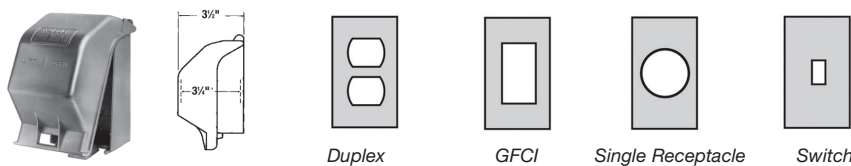

### Compliances:

Compliances as noted on each page of the catalogue include:

- CSA Certified
- UL Listed

Cat. No.	Description
<b>Single Gang Cover – 3-1/4" Internal Depth</b> (Aluminum)	
<b>CKMU</b>	Medium horizontal cover universal code keeper accomodates duplex, GFCI, single receptacle and toggle switch – lockable.

Cat. No.	Description
<b>Single Gang Cover – 2-1/4" Internal Depth</b> (Aluminum)	
<b>CKSUV</b>	Small vertical cover universal code keeper accomodates duplex, GFCI, single receptacle and toggle switch – lockable.

Cat. No.	Description
<b>Single Gang Cover – 3-1/4" Internal Depth</b> (Aluminum)	
<b>CKMUV</b>	Medium vertical cover universal code keeper accomodates duplex, GFCI, single receptacle and toggle switch – lockable.