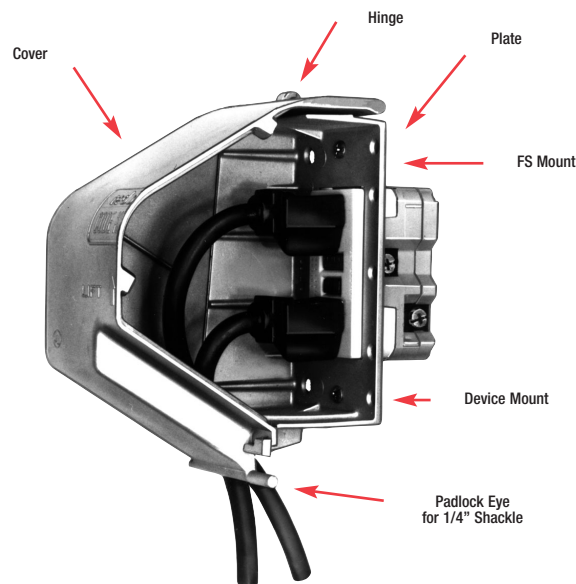

### Features/Benefits:

- Alloy A360 copper-free (less than .004 copper content) aluminum provides increased corrosion resistance.
- Die cast, metal construction provides long lasting durability.
- NEMA 3R rating ensures protection against falling rain, sleet, and external ice formation when used with appropriate device boxes.
- Clear UL and CSA markings speed approval by inspectors.
- Wide range of cover depths and receptacle configurations accommodate almost every common plug and cord size.
- Combination box or device mounting design provides flexibility in installation.

### Standard Materials:

- Covers and Plates: Die cast aluminum alloy A360.
- Gaskets: Closed-cell foam.

### Compliances:

Compliances as noted on each page of the catalogue include:

- CSA Certified
- UL Listed

Cat. No.	Description
<b>Single Gang Cover – 3-1/4" Internal Depth</b> (Aluminum)	
<b>CKMU</b>	Medium horizontal cover universal code keeper accomodates duplex, GFCI, single receptacle and toggle switch – lockable.

Cat. No.	Description
<b>Single Gang Cover – 2-1/4" Internal Depth</b> (Aluminum)	
<b>CKSUV</b>	Small vertical cover universal code keeper accomodates duplex, GFCI, single receptacle and toggle switch – lockable.