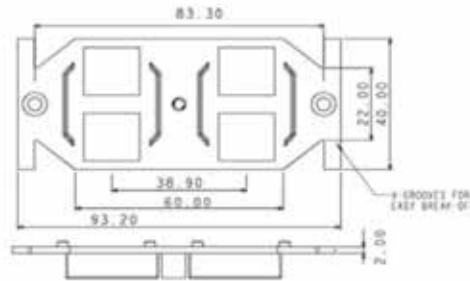

4-Port 106 Duplex Adapter

- Can be used in place of a standard duplex receptacle to mount data jacks in an outlet box, floor box, or surface raceway
- Accepts universal "Keystone" jacks and adapters for maximum flexibility

Cat. No.	Description	Color
OPOD4WH	4-Port 106 Duplex Data adapter for Keystone Jacks	White
OPOD4OW	4-Port 106 Duplex Data adapter for Keystone Jacks	Off White
OPOD4IV	4-Port 106 Duplex Data adapter for Keystone Jacks	Ivory

Keystone Blank Port Filler for 106 Duplex Adapter

- Universal "Keystone" mounting configuration
- Fills unused ports for an aesthetic installation

Cat. No.	Description	Color
OPABWH	Blank Port Filler	White
OPABOW	Blank Port Filler	Off White
OPABIV	Blank Port Filler	Ivory