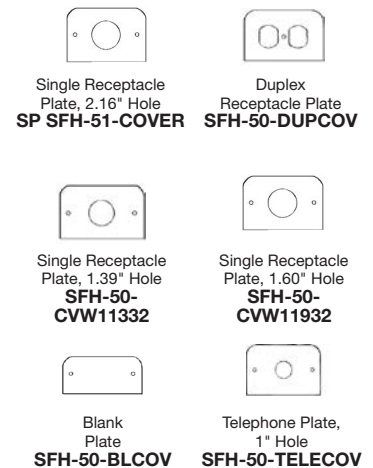

SFH-50-2RG

SFH-50 Series

- Brushed aluminum finish
- Interchangeable face plates
- Furnished with 1" conduit nipple

SFH-50-Base

SFH-50 Base

- Brushed aluminum finish
- Furnished with 1" conduit nipple

SFL-10

- Brushed aluminum finish
- Low profile design
- Furnished with 1" conduit nipple

Cat. No.	Description	Finish	Dimensions			Std. Ctn.
			W	D	H	
SFH-40-RG	Furnished with one 15 amp, 125 volt, 3-wire NEMA duplex receptacle	Brushed Aluminum	4-3/8"	3"	2-5/8"	4
SFH-40	Same as SFH-40-RG above less duplex receptacle	Brushed Aluminum	4-3/8"	3"	2-5/8"	4
SFH-50-2RG	Furnished with two back to back 15 amp, 125 volt, 3 wire NEMA duplex receptacles	Brushed Aluminum	5"	3-3/8"	3"	4
SFH-50	Same as SFH-50-2RG less duplex receptacles	Brushed Aluminum	5"	3-3/8"	3"	4
SFH-51	Furnished with cover plate to accommodate one 30 or 50 amp, 240 volt, 3 wire receptacle and blank cover	Brushed Aluminum	5"	3-3/8"	3"	4

Sample application

Service Fittings for Communications and Data

Cat. No.	Description	Finish	Dimensions			Std. Ctn.
			W	D	H	
SFL-10	3/4" x 1-1/8" bushed opening for telephone or computer	Brushed Aluminum	4-3/8"	3-1/8"	2-5/8"	4