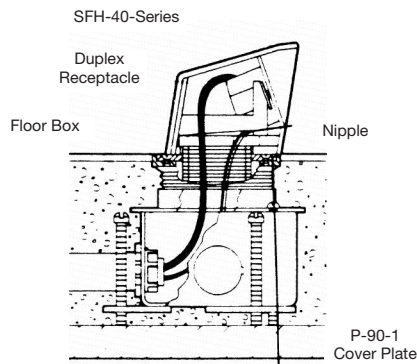

Steel City service fittings provide above-floor service for power, communications and data. A variety of service fitting designs are available.

Service Fittings for Power

SFH-40-RG

SFH-40 Series

- Brushed aluminum finish
- Low profile design
- Furnished with 1" conduit nipple

SFH-50-2RG

SFH-50 Series

- Brushed aluminum finish
- Interchangeable face plates
- Furnished with 1" conduit nipple

SFH-50-Base

SFH-50 Base

- Brushed aluminum finish
- Furnished with 1" conduit nipple

SFL-10

- Brushed aluminum finish
- Low profile design
- Furnished with 1" conduit nipple

Cat. No.	Description	Finish	Dimensions			Std. Ctn.
			W	D	H	
SFH-40-RG	Furnished with one 15 amp, 125 volt, 3-wire NEMA duplex receptacle	Brushed Aluminum	4-3/8"	3"	2-5/8"	4
SFH-40	Same as SFH-40-RG above less duplex receptacle	Brushed Aluminum	4-3/8"	3"	2-5/8"	4
SFH-50-2RG	Furnished with two back to back 15 amp, 125 volt, 3 wire NEMA duplex receptacles	Brushed Aluminum	5"	3-3/8"	3"	4
SFH-50	Same as SFH-50-2RG less duplex receptacles	Brushed Aluminum	5"	3-3/8"	3"	4
SFH-51	Furnished with cover plate to accommodate one 30 or 50 amp, 240 volt, 3 wire receptacle and blank cover	Brushed Aluminum	5"	3-3/8"	3"	4

Sample application

Service Fittings for Communications and Data

Cat. No.	Description	Finish	Dimensions			Std. Ctn.
			W	D	H	
SFL-10	3/4" x 1-1/8" bushed opening for telephone or computer	Brushed Aluminum	4-3/8"	3-1/8"	2-5/8"	4