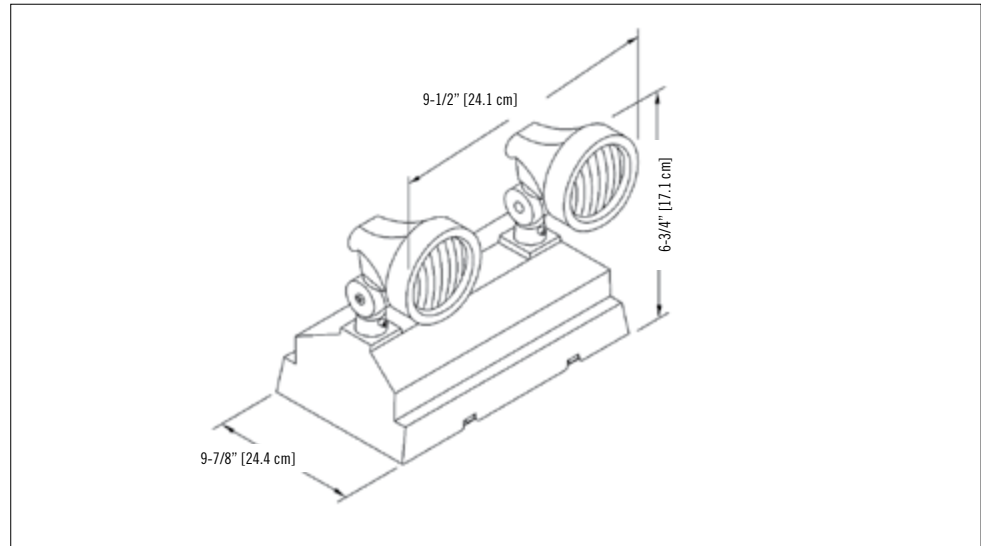

Type:	_____
Project/Location:	_____
Contractor:	_____
Prepared By:	_____
Date:	_____
Model No.:	_____

TYPICAL SPECIFICATIONS

The contractor will install the **Ready-Lite® LES18P Series** compact emergency lighting unit. The unit housing shall be made of injection moulded, high impact, corrosion resistant thermoplastic. The unit dimensions including the emergency heads shall be less than 24.1cm x 17.1cm x 12.4cm. The unit shall be rated 120VAC 60Hz input and 6VDC nominal output. The unit shall contain a fully automatic, solid-state battery charger with test switch and AC-on pilot light. The charger shall be computer tested and shall contain low-voltage disconnect circuitry to protect the battery from deep discharge.

The unit shall be CSA C22.2 no 141-15.

The unit shall be **Ready-Lite®** Model: _____.

WIRE GUARDS

460.0082-RL	wall mount or ceiling mount
-------------	-----------------------------

REPLACEMENT LAMPS

ORDERING CODE	LAMP TYPE	VOLTAGE/WATTAGE
570.0016-RL	mini tungsten	6V-9W

DIMENSIONS

Dimensions are approximate and subject to change.

LES18P SERIES

Compact Emergency Lighting Units

FEATURES

- Compact emergency lighting unit available in factory white
- Fully automatic, solid state, voltage sensitive charger with test switch and AC-on pilot light
- Sealed dust-proof transfer relay circuit and low voltage disconnect
- Long-life, maintenance-free sealed Lead-Calcium battery
- Housing and heads constructed of injection molded, high impact, corrosion resistant thermoplastic
- 120VAC standard input
- 60 minutes run time
- CSA C22.2 No. 141-15 certified