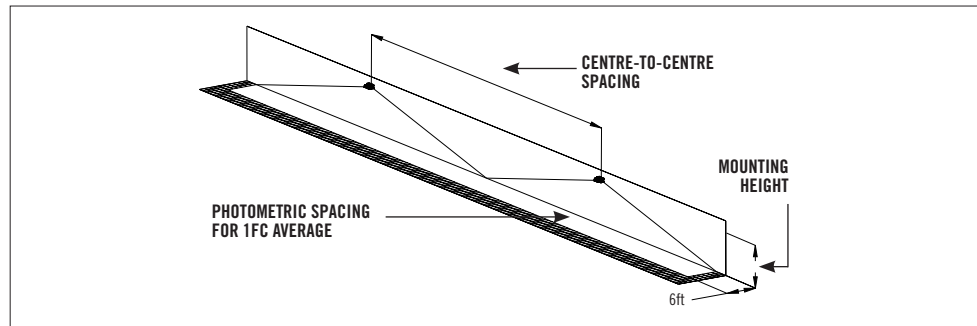

new product

RRL SERIES

Vandal resistant linear remote fixture

FEATURES

- Easily adjustable LED strips for multiple beam angles
- 1200-1300 lumen output
- White high impact thermoplastic housing
- Frosted lens
- Impact tested to meet IK10¹
- Standard surface ceiling and wall mount
- Optional accessory: semi-recessed ceiling mount
- Compatible with Ready-Lite® 12 and 24 volt battery units
- Universal voltage 120V through 347V 60Hz, 12-24VDC
- Rated for -20°C to 45°C
- Suitable for wet locations
- Meets IP65 rating
- ROHS compliant
- cUL approved to CSA C22.2 No, 141-15
- See warranty details at: www.ready-lite.ca

¹IK ratings refer to impact tests. IK10= Protected against 20 joules of impact (equivalent to 5KG of mass dropped from 40cm high)

DIMENSIONS

Dimensions are approximate and subject to change.

SPACING

| MOUNTING TYPE | SPACING AT 9FT MOUNTING | LUMENS |
|---------------|-------------------------|--------|
| Ceiling mount | 62' | 1300 |
| Wall mount | 53' | 1200 |