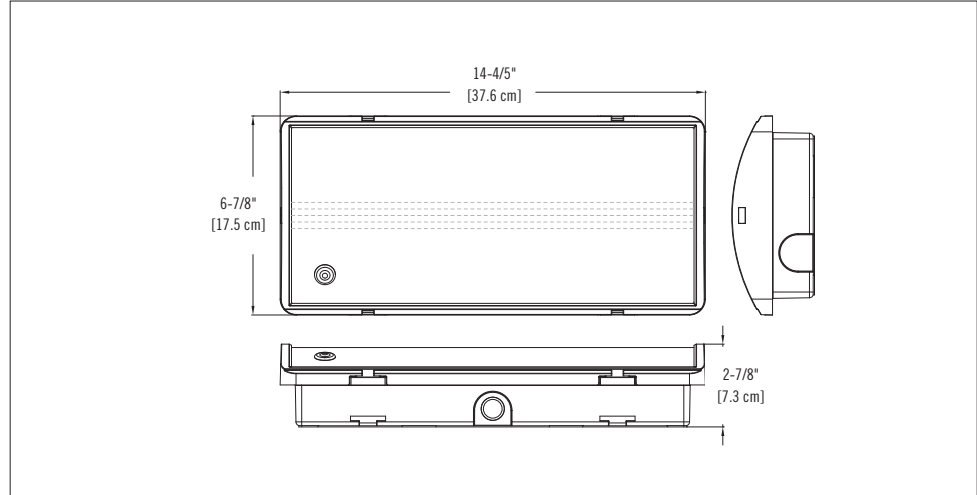

new product

RRL SERIES

Vandal resistant linear remote fixture

FEATURES

- Easily adjustable LED strips for multiple beam angles
- 1200-1300 lumen output
- White high impact thermoplastic housing
- Frosted lens
- Impact tested to meet IK10¹
- Standard surface ceiling and wall mount
- Optional accessory: semi-recessed ceiling mount
- Compatible with Ready-Lite® 12 and 24 volt battery units
- Universal voltage 120V through 347V 60Hz, 12-24VDC
- Rated for -20°C to 45°C
- Suitable for wet locations
- Meets IP65 rating
- ROHS compliant
- cUL approved to CSA C22.2 No, 141-15
- See warranty details at: www.ready-lite.ca

¹IK ratings refer to impact tests. IK10= Protected against 20 joules of impact (equivalent to 5KG of mass dropped from 40cm high)

DIMENSIONS

Dimensions are approximate and subject to change.

SPACING

| MOUNTING TYPE | SPACING AT 9FT MOUNTING | LUMENS |
|---------------|-------------------------|--------|
| Ceiling mount | 62' | 1300 |
| Wall mount | 53' | 1200 |