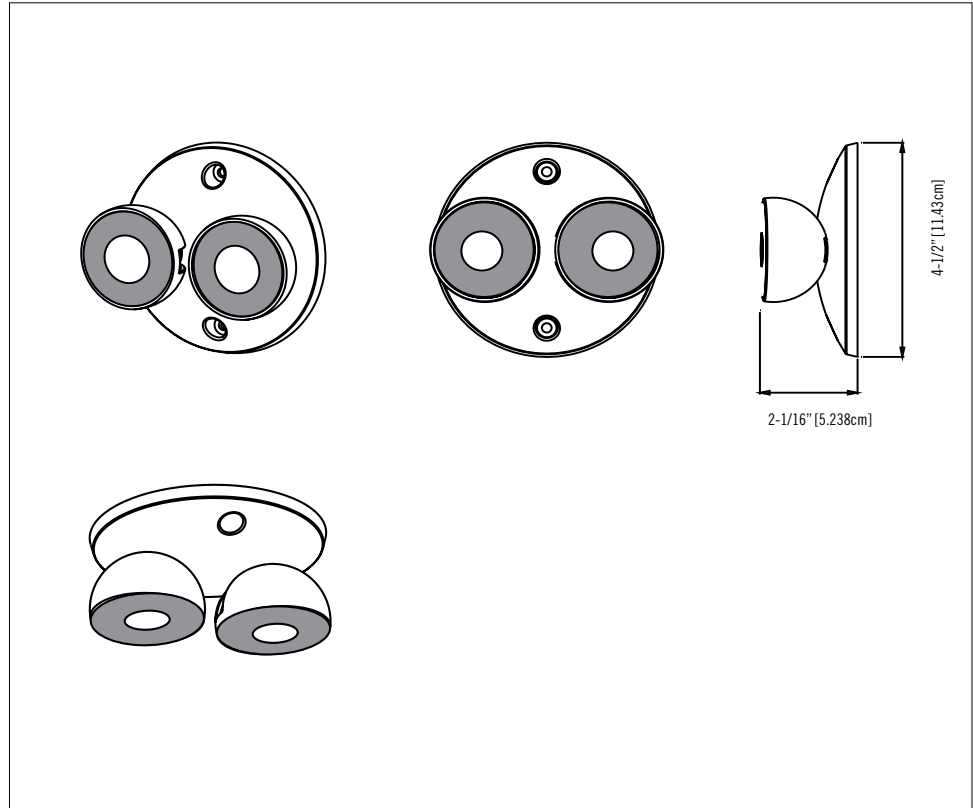

new product

Type: _____
 Project/Location: _____
 Contractor: _____
 Prepared By: _____
 Date: _____
 Model No.: _____

DIMENSIONS

Dimensions are approximate and subject to change.

*NOTE: The RCS Family cannot be combined with other Ready-Lite® Products on the same emergency A.C. circuit.

RCSR SERIES
 Dedicated Indoor LED Remote

FEATURES

- Fully adjustable LED glare-free lens
- 3.6V 1W long life LED light source, 6000K
- Injection-molded off-white thermoplastic ABS housing
- Ceiling or wall mount installation
- To mount to any standard 4" junction box
- To be used only with RCSB battery unit
- Comes standard with one (1) year warranty

RSC FAMILY

RSC Exit P. 54

RSC Combo P. 55

RSCB Battery P. 117

ORDERING INFORMATION

SERIES	NUMBER OF HEADS	LAMP TYPE/WATTAGE	COLOR
RCSR	D= 2	Blank= 1W LED	Blank= white

EXAMPLE: RCSR D