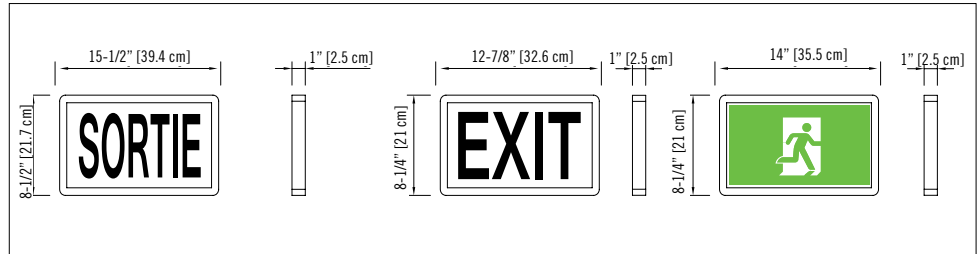

### TYPICAL SPECIFICATIONS

Supply and install **Ready-Lite® RX10 (EXIT)** or **RS10 (SORTIE)** or **RT (PICTOGRAM)** Series Self-Luminous Exit Signs. The Exit Sign shall be constructed of a thermoplastic housing and be corrosion proof. The sealed housing will incorporate no loose or removable parts allowing for easy installation. The standard minimum guaranteed life will be 10 years. The standard mounting brackets will allow for either end/ceiling or wall mount. Standard "Exit" and "Sortie" Signs shall be supplied with white letters that are 6" high by 3/4" stroke. The initial average minimum brightness shall be 0.132 foot-lambert (0.452 cd/m2).

### DIMENSIONS

Dimensions are approximate and subject to change.