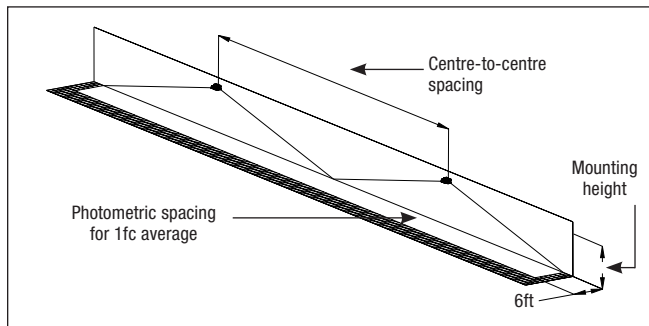

N

new product

LRL Series

Vandal resistant linear remote fixture

FEATURES

- Easily adjustable LED strips for multiple beam angles
- 1200-1300 lumen output
- White high impact thermoplastic housing
- Frosted lens
- Impact tested to meet IK10¹
- Standard surface ceiling and wall mount
- Optional accessory: semi-recessed ceiling mount
- Compatible with Lumacell® 12 and 24 volt battery units
- Universal voltage 120V through 347V 60Hz, 12-24VDC
- Rated for -20°C to 45°C
- Suitable for wet locations
- Meets IP65 rating
- ROHS compliant
- cUL approved to CSA C22.2 No, 141-15
- **See warranty details at: www.lumacell.ca**

¹IK ratings refer to impact tests. IK10= Protected against 20 joules of impact (equivalent to 5KG of mass dropped from 40cm high)

DIMENSIONS

Dimensions are approximate and subject to change.

SPACING

MOUNTING TYPE	SPACING AT 9FT MOUNTING	LUMENS
Ceiling mount	62'	1300
Wall mount	53'	1200