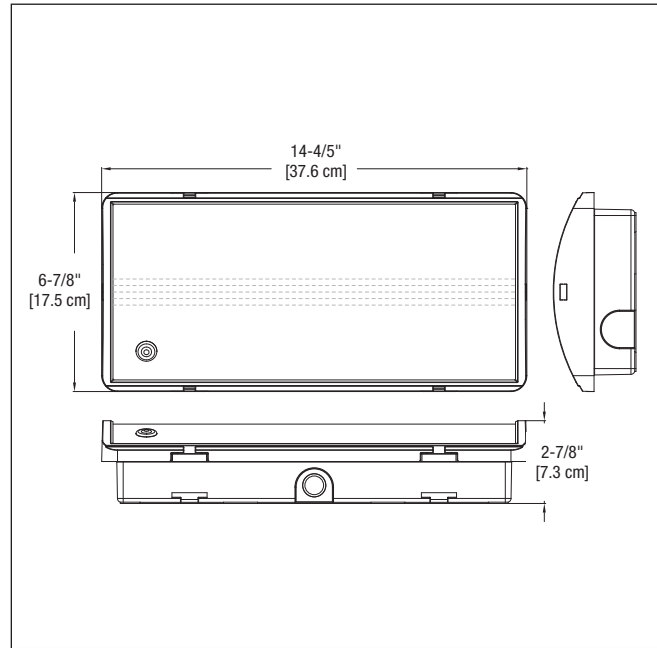

N

new product

LRL Series

Vandal resistant linear remote fixture

FEATURES

- Easily adjustable LED strips for multiple beam angles
- 1200-1300 lumen output
- White high impact thermoplastic housing
- Frosted lens
- Impact tested to meet IK10¹
- Standard surface ceiling and wall mount
- Optional accessory: semi-recessed ceiling mount
- Compatible with Lumacell® 12 and 24 volt battery units
- Universal voltage 120V through 347V 60Hz, 12-24VDC
- Rated for -20°C to 45°C
- Suitable for wet locations
- Meets IP65 rating
- ROHS compliant
- cUL approved to CSA C22.2 No, 141-15
- **See warranty details at: www.lumacell.ca**

¹IK ratings refer to impact tests. IK10= Protected against 20 joules of impact (equivalent to 5KG of mass dropped from 40cm high)

DIMENSIONS

Dimensions are approximate and subject to change.

SPACING

MOUNTING TYPE	SPACING AT 9FT MOUNTING	LUMENS
Ceiling mount	62'	1300
Wall mount	53'	1200

POWER CONSUMPTION

	VOLTAGE	WATTAGE
AC	120-347VAC	14 watts
DC	12-24VDC	13 watts

ACCESSORIES (order as a separate item)

DESCRIPTION	ORDERING CODE
Semi recessed mounting bracket	KIT-SR-L

ORDERING INFORMATION